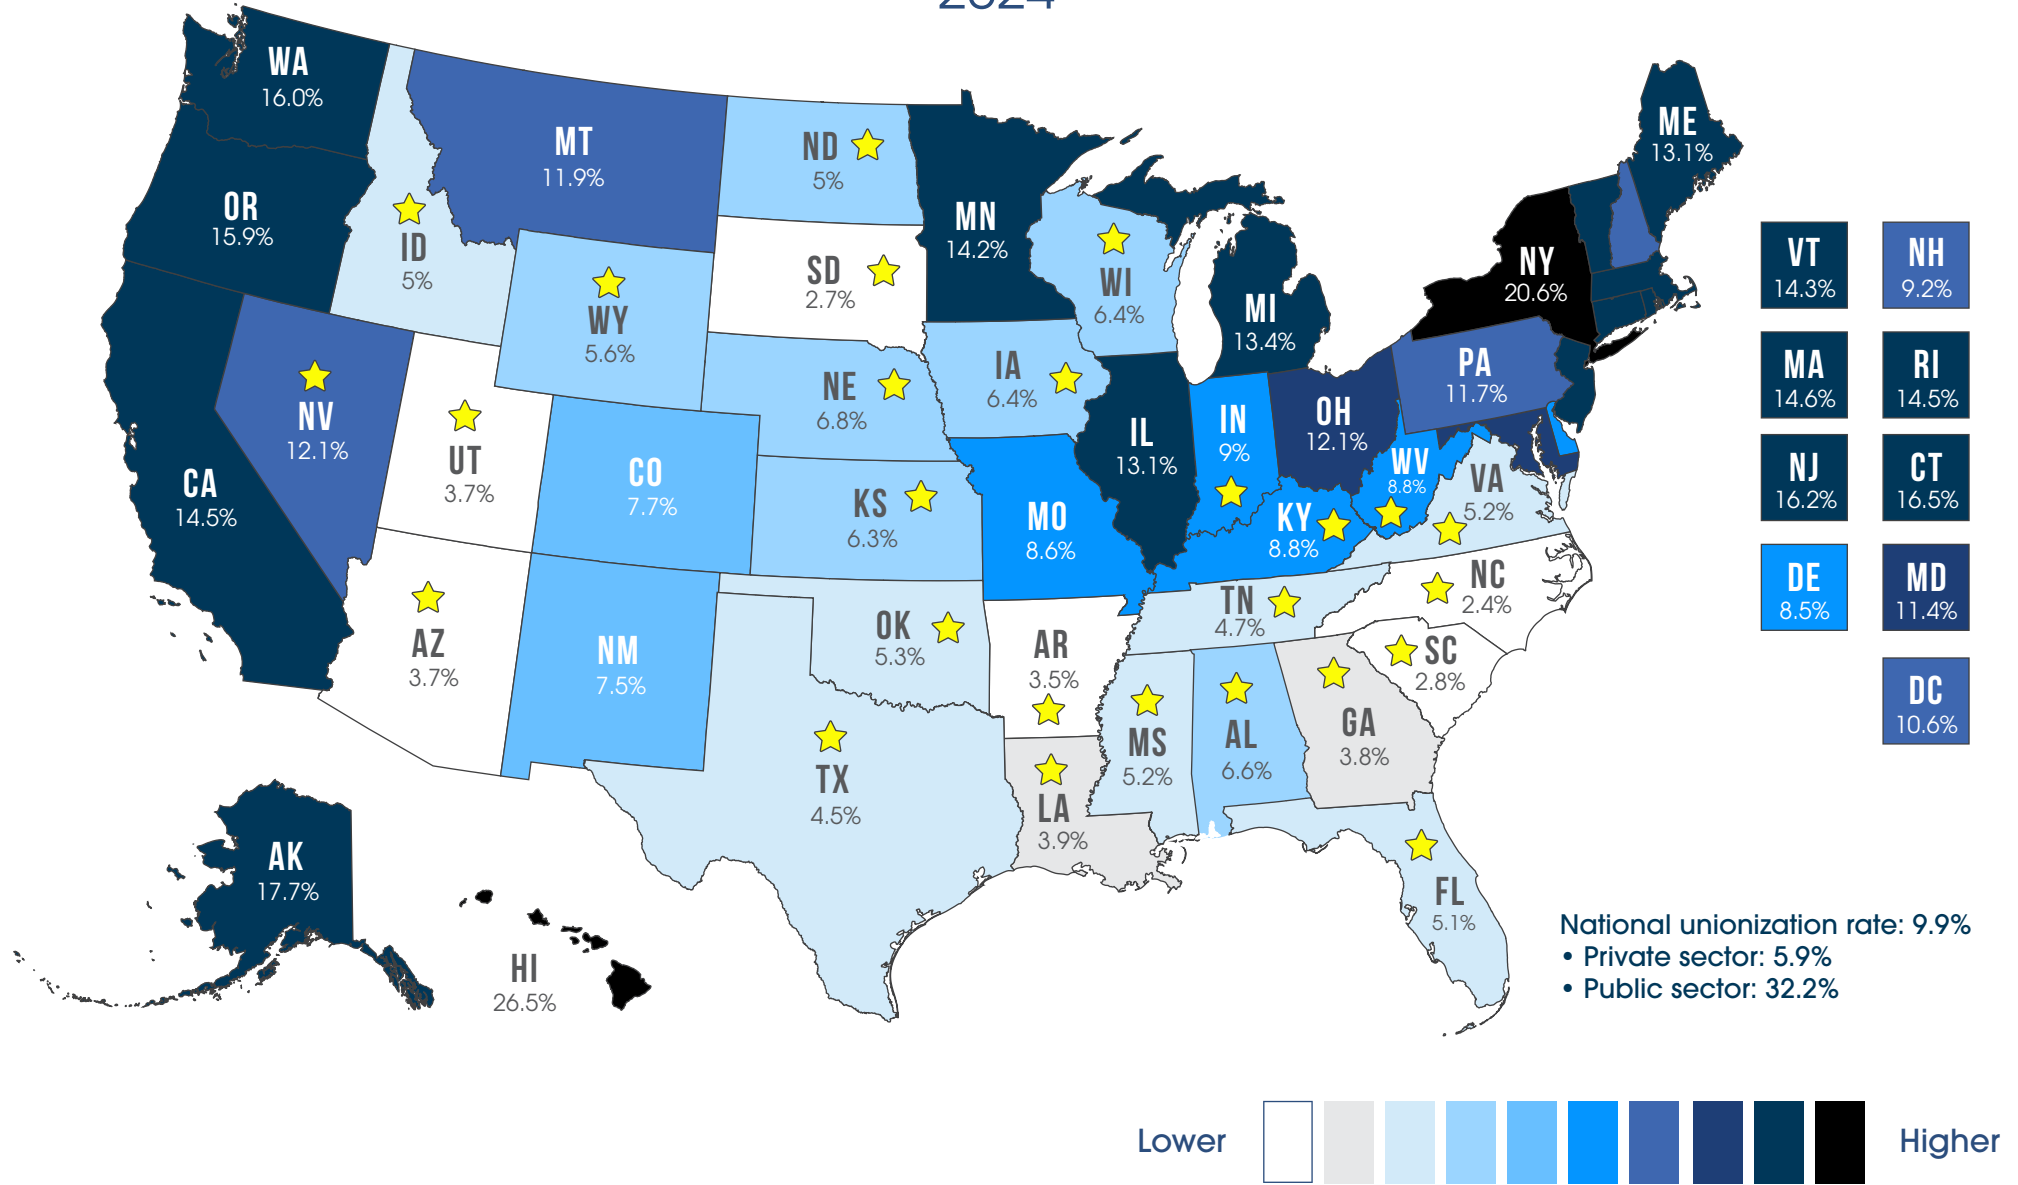

# STATE UNIONIZATION RATES

## 2024

Note: Percentages are calculated via a state's total wage & salary workers who are also members of a labor union.